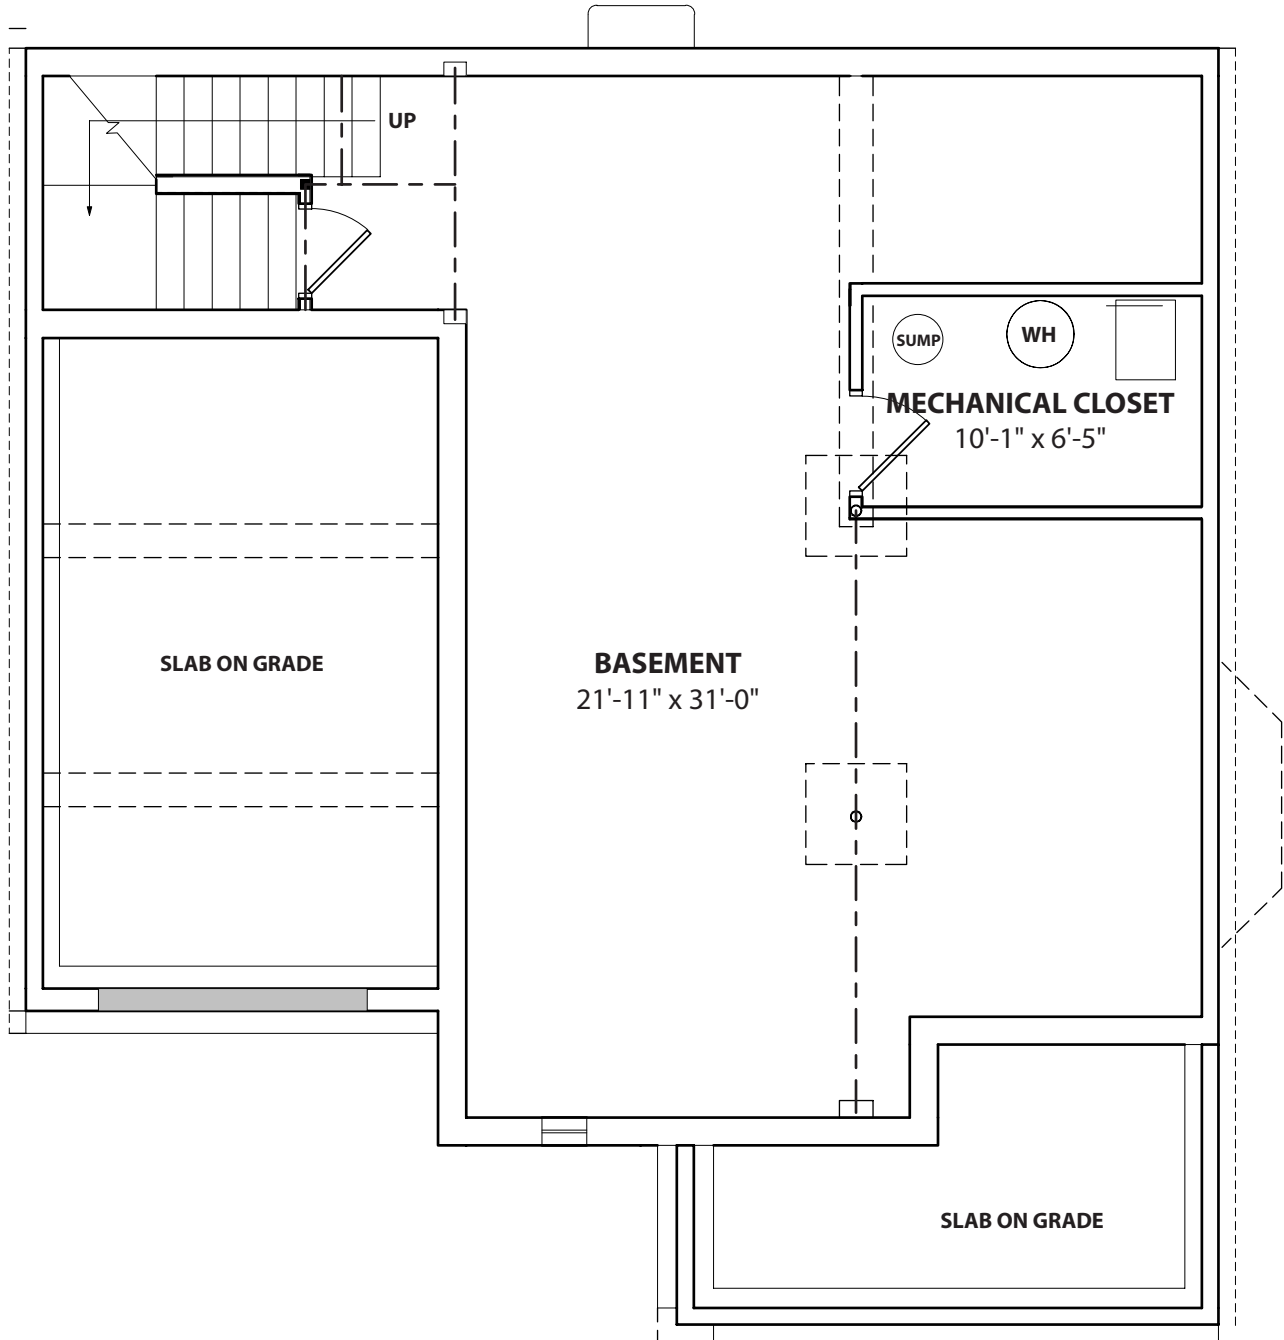

THE POINT
AT NEWTON'S LANDING

T H E N E W T O N

THE NEWTON

SECOND FLOOR

THE NEWTON

FIRST FLOOR

THE NEWTON

BASEMENT

Approximate total sq. ft:
2,466 with basement
1,738 without basement