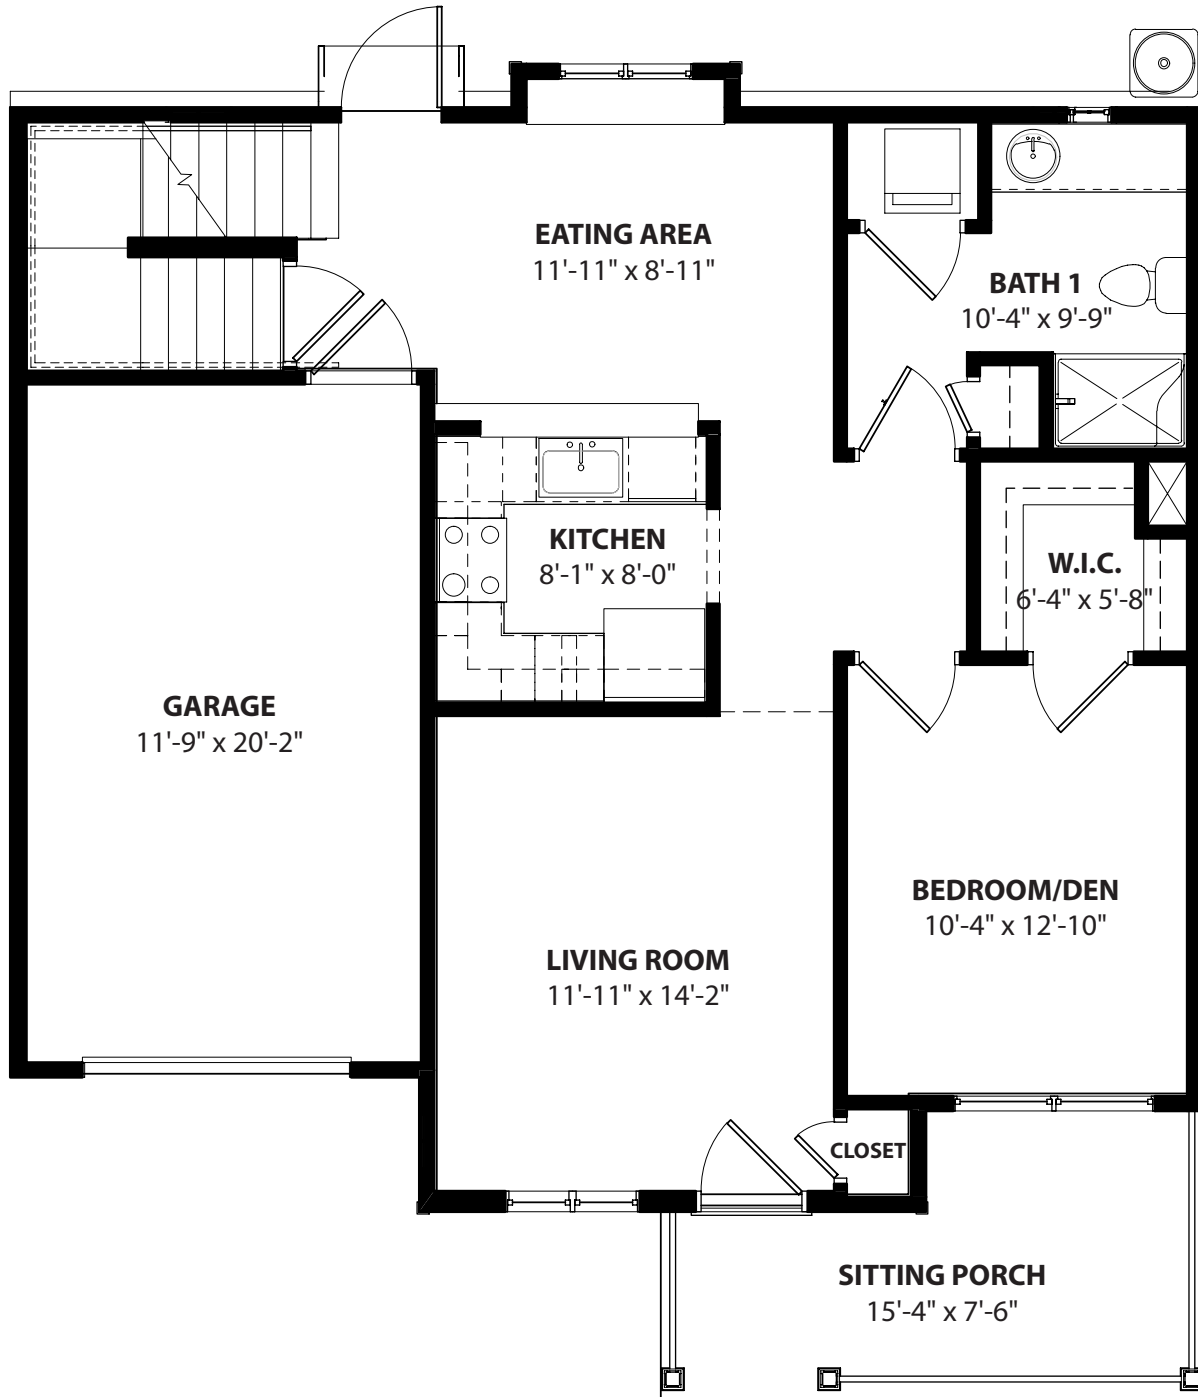

THE POINT
AT NEWTON'S LANDING

T H E N E W T O N

THE NEWTON

SECOND FLOOR

THE NEWTON

FIRST FLOOR

THE NEWTON

BASEMENT

Approximate total sq. ft:
2,466 with basement
1,738 without basement