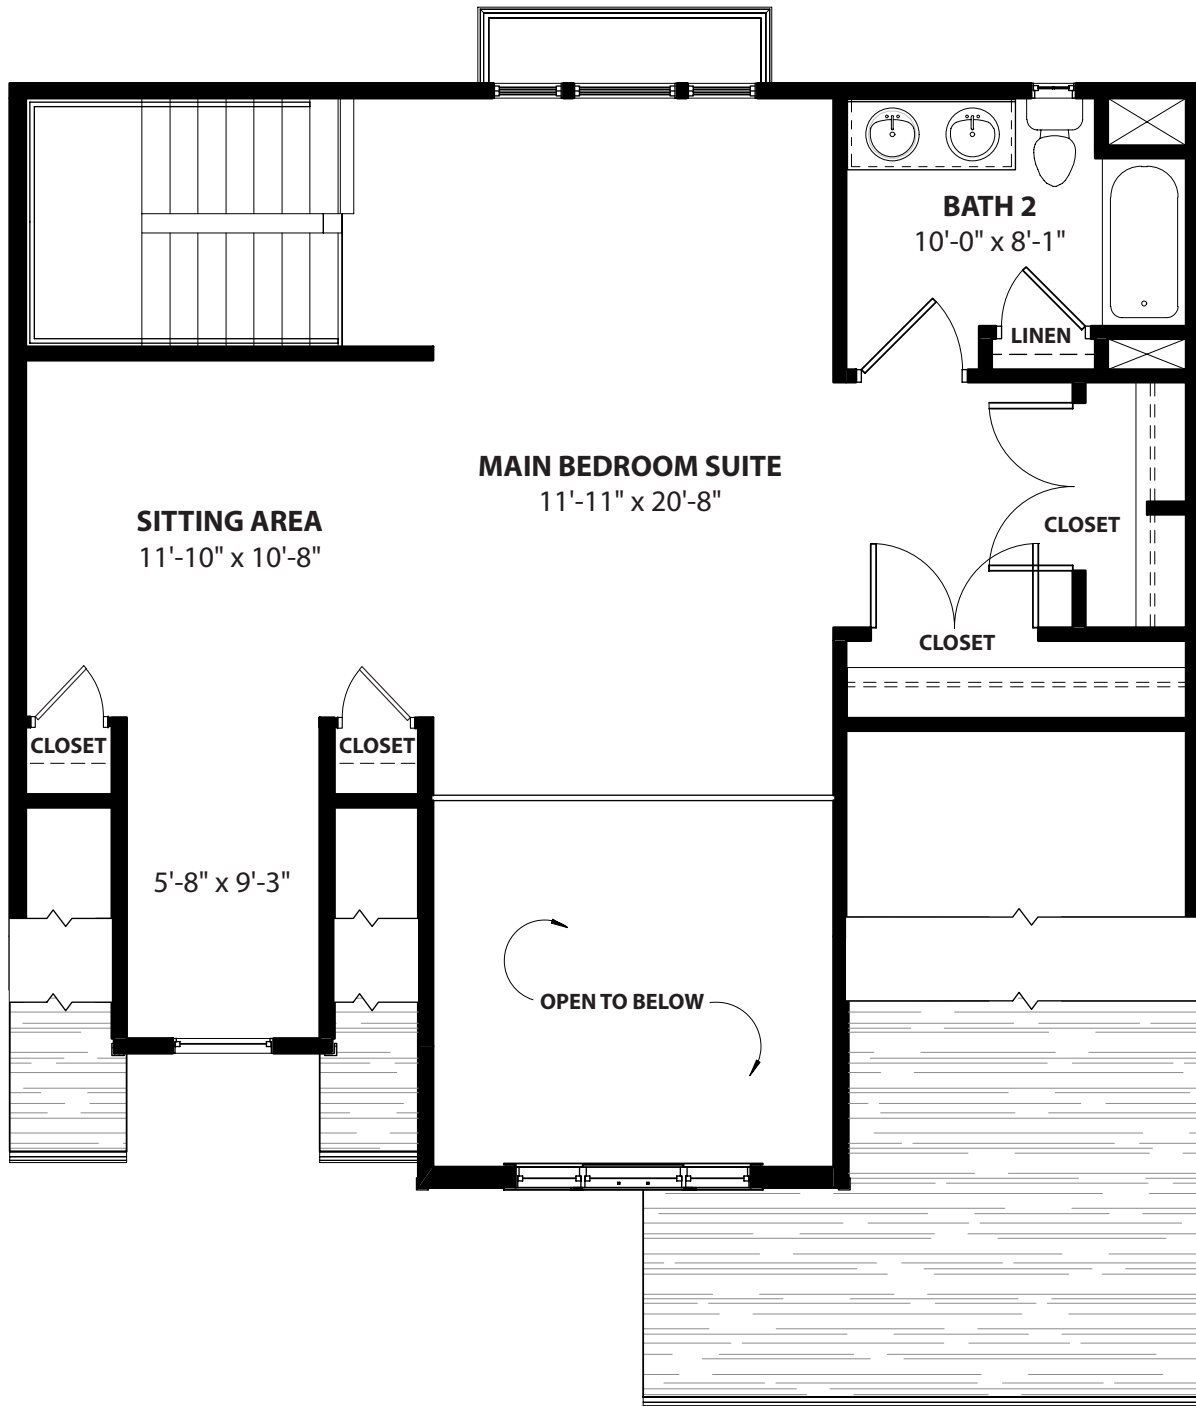

THE POINT
AT NEWTON'S LANDING

T H E N E W T O N

THE NEWTON

SECOND FLOOR

THE NEWTON

FIRST FLOOR

THE NEWTON

BASEMENT

Approximate total sq. ft:
2,466 with basement
1,738 without basement