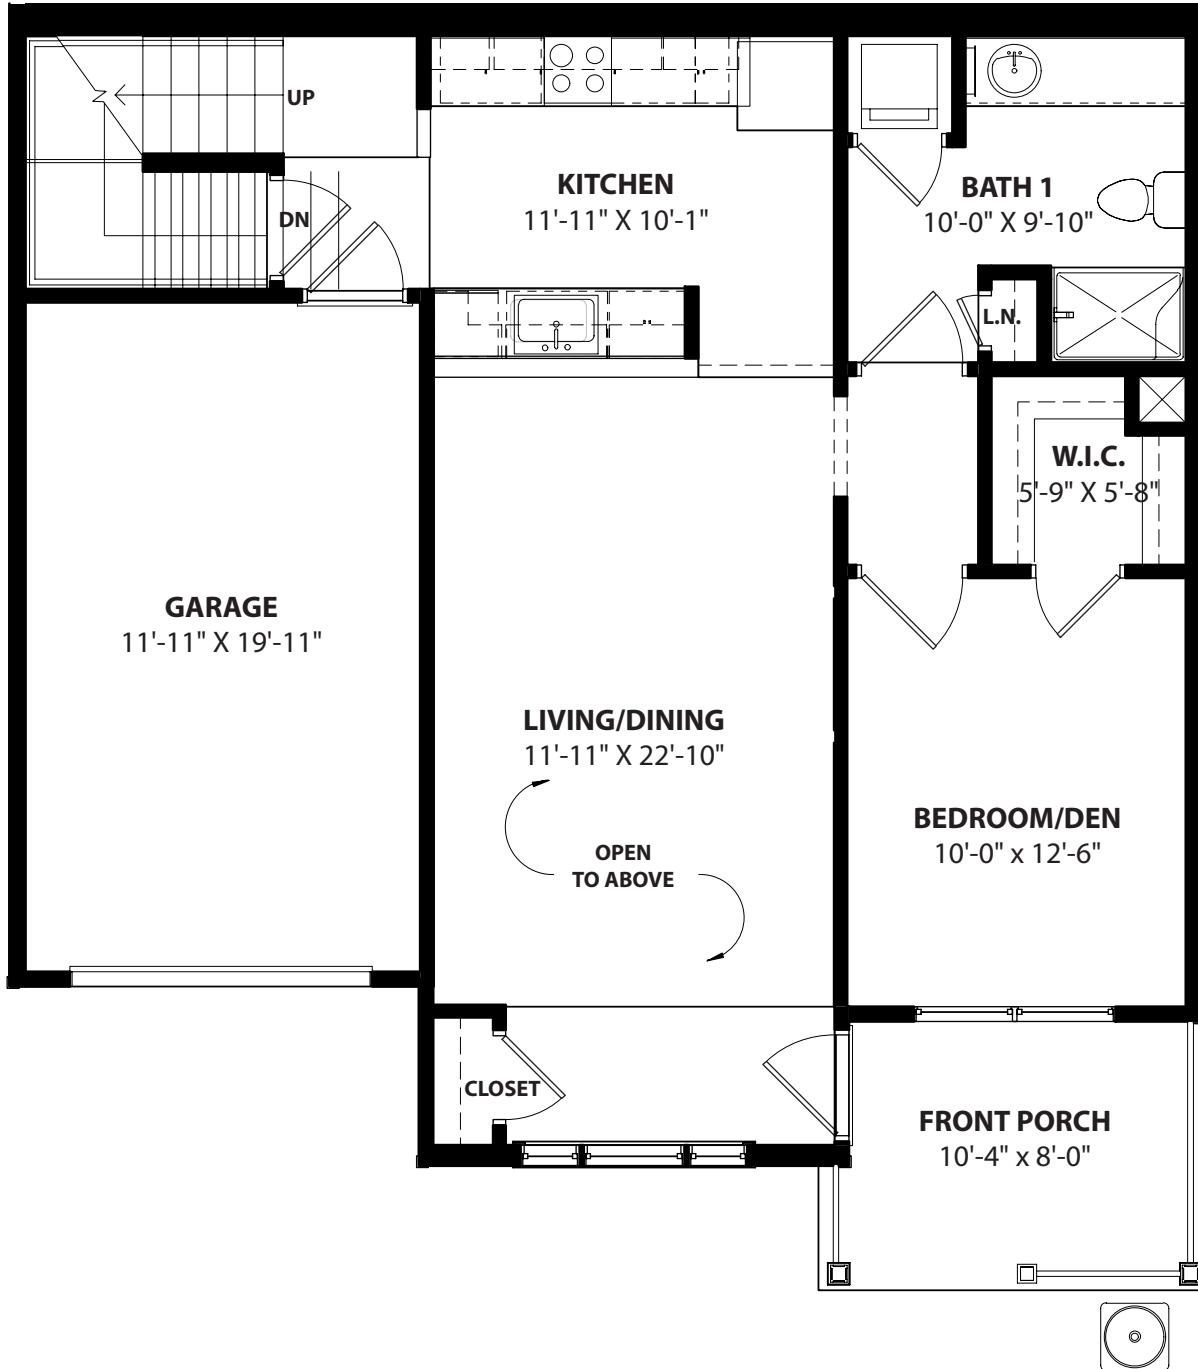

THE POINT
AT NEWTON'S LANDING

T H E D E L A W A R E

THE DELAWARE

SECOND FLOOR

THE DELAWARE

FIRST FLOOR

THE DELAWARE

BASEMENT

Approximate total sq. ft:
2,308 with basement
1,592 without basement