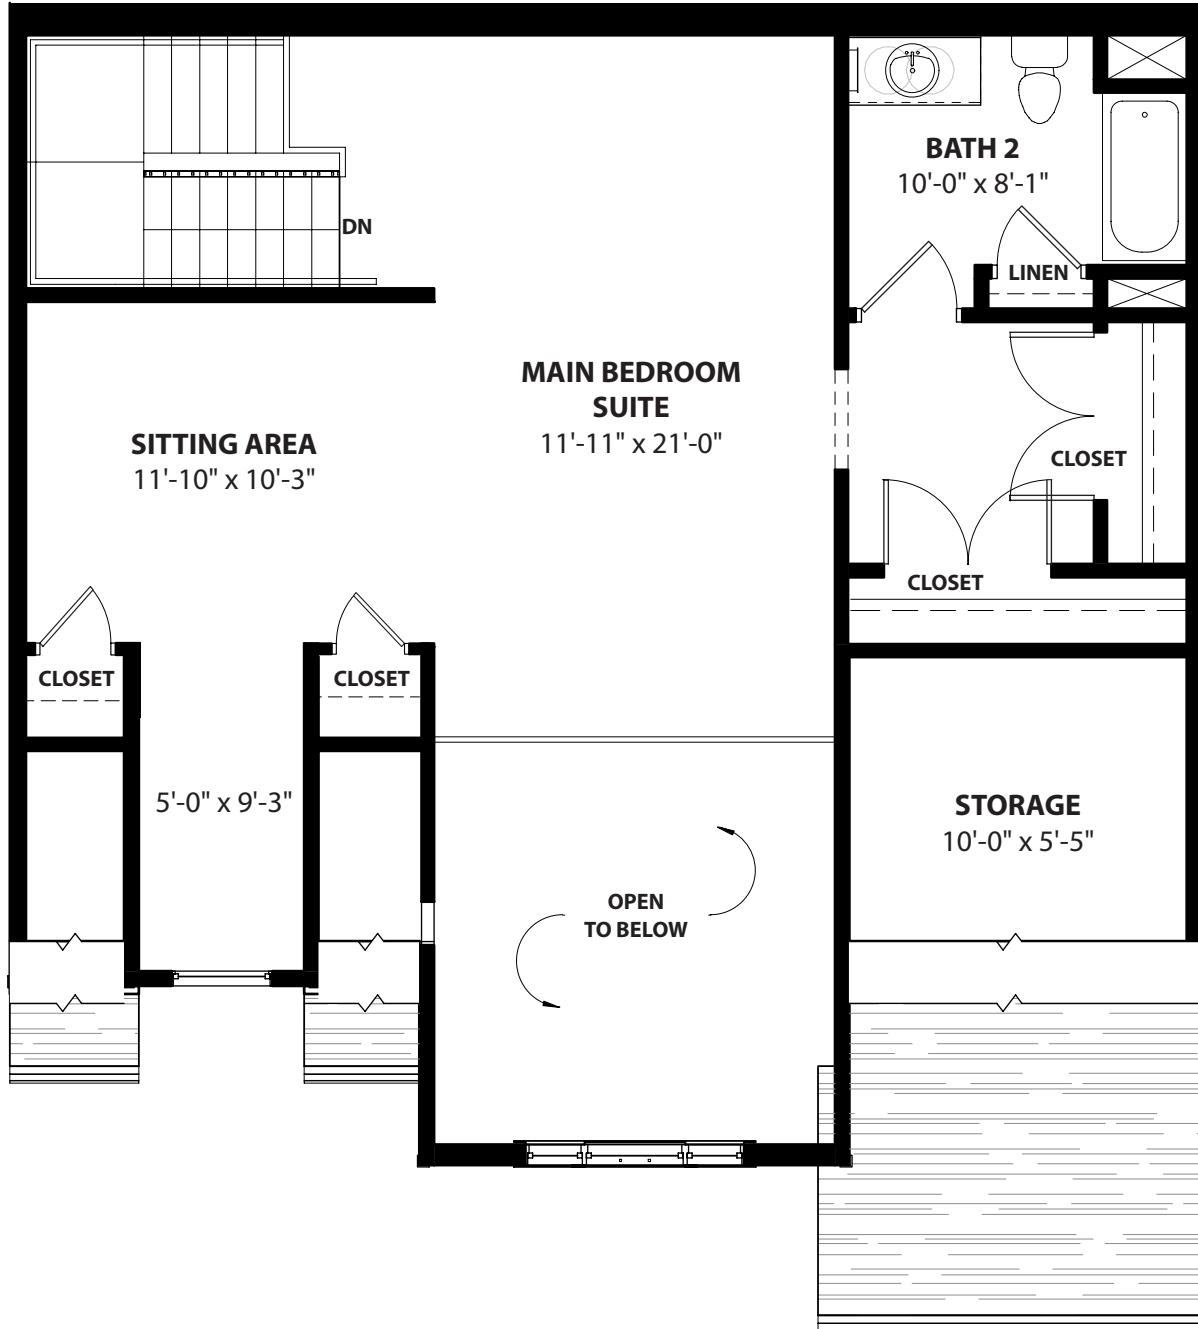

THE POINT
AT NEWTON'S LANDING

T H E D E L A W A R E

THE DELAWARE

SECOND FLOOR

THE DELAWARE

FIRST FLOOR

THE DELAWARE

BASEMENT

Approximate total sq. ft:
2,308 with basement
1,592 without basement