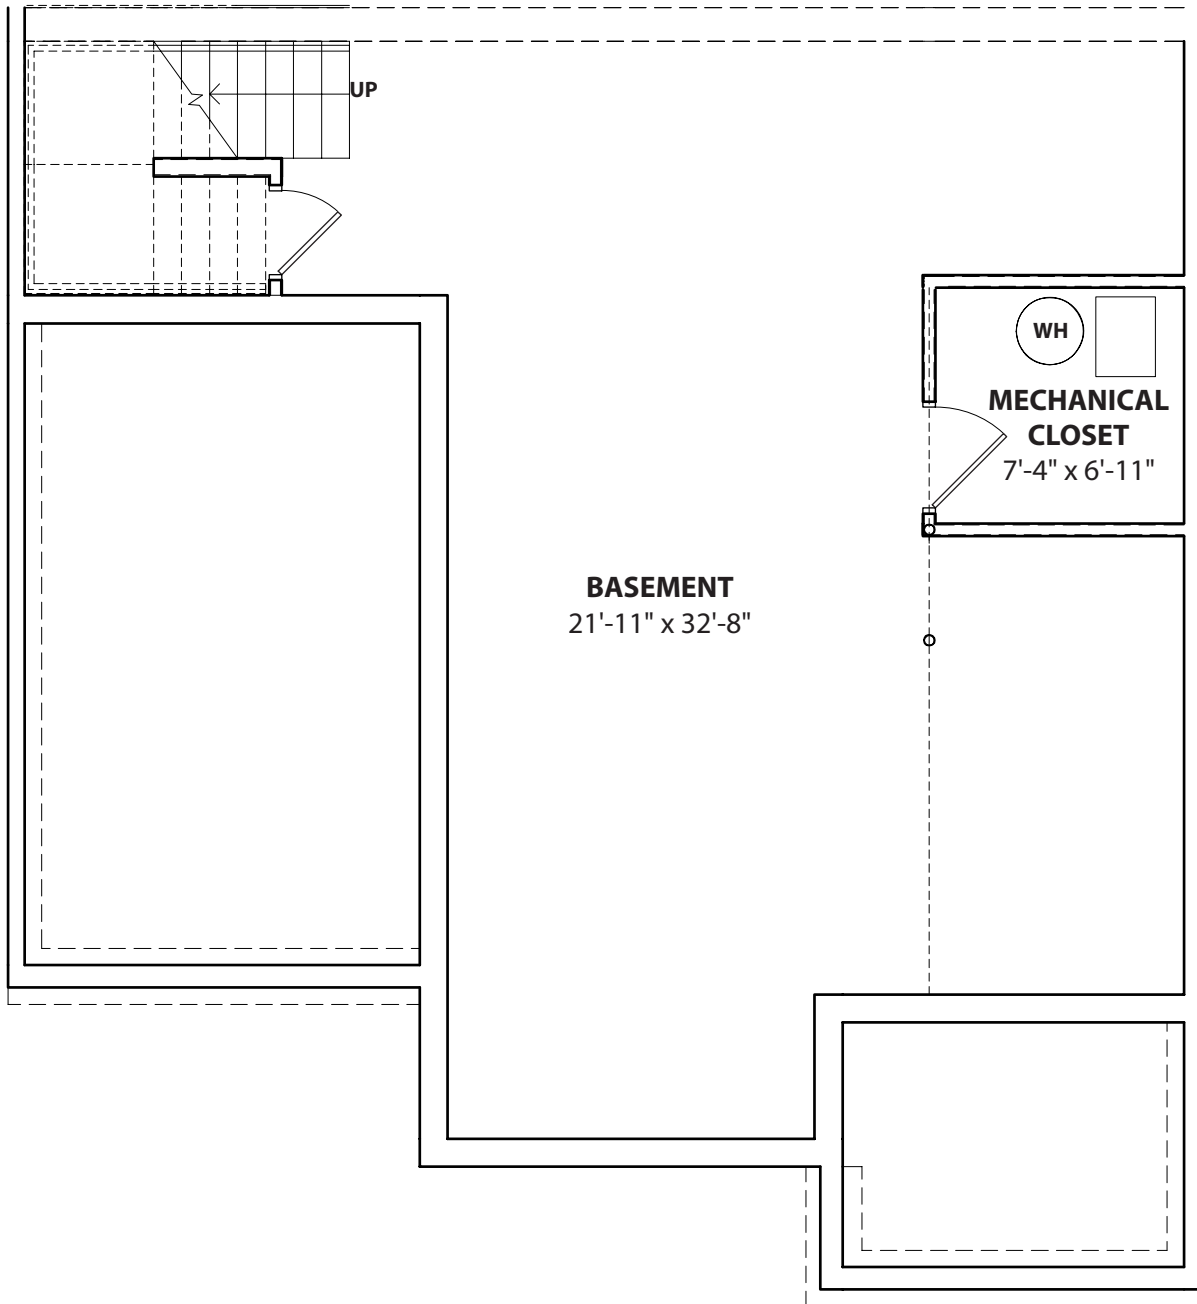

THE POINT
AT NEWTON'S LANDING

T H E D E L A W A R E

THE DELAWARE

SECOND FLOOR

THE DELAWARE

FIRST FLOOR

THE DELAWARE

BASEMENT

Approximate total sq. ft:
2,308 with basement
1,592 without basement